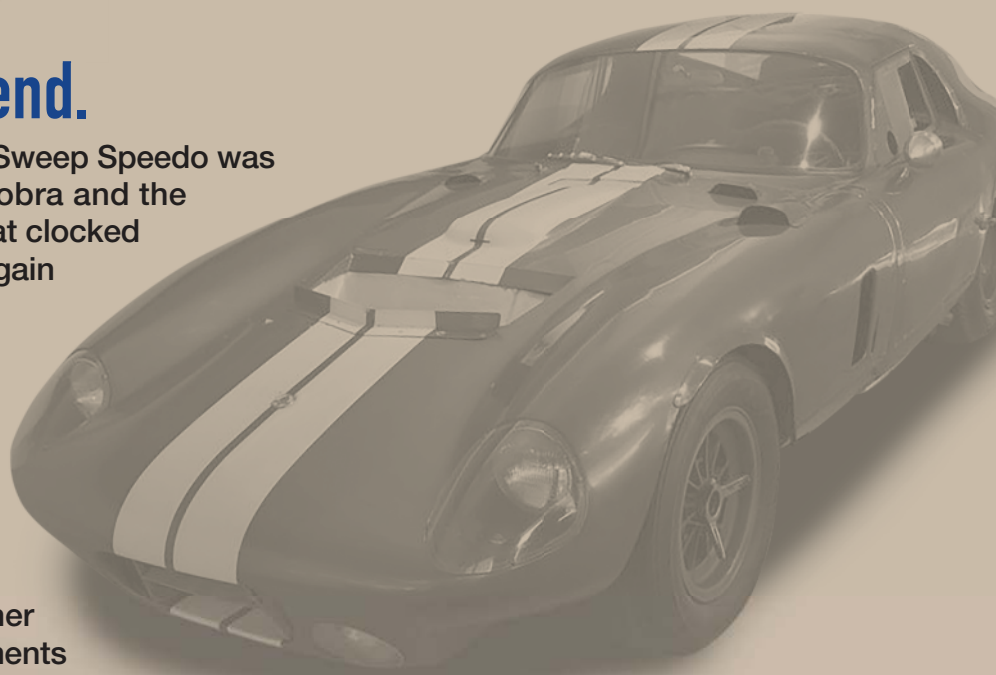

Relive the Adventure With Stewart-Warner's Iconic Reverse-Sweep Speedometer

It's the return of a legend.

Stewart-Warner's renowned Reverse-Sweep Speedo was standard equipment in the Shelby Cobra and the Daytona Coupe. The speedometer that clocked record speeds against the Ferrari is again available to you, with its unique counterclockwise sweep and its original Stewart-Warner style.

The Reverse-Sweep Speedometer is backed by Stewart-Warner's 24-month warranty, and comes with a full range of accessories available.

For over 100 years, the Stewart-Warner name has set the standard for instruments in the market. From the Ford Model T speedometer, to instruments in WWII tanks, to today's Deluxe Line, Stewart-Warner has always provided performance you can count on.

P/N: 82962

FEATURES

- 0 – 180 MPH
- 3 3/8" Diameter
- Solid State Amplified Circuitry
- Black Background, White Numerals and Pointer
- Polished Stainless Steel Bezel

STEWART-WARNER

Genuine Parts

For the authentic Stewart-Warner experience,
call 1-800-676-1837 or visit us online at www.stewartwarner.com.